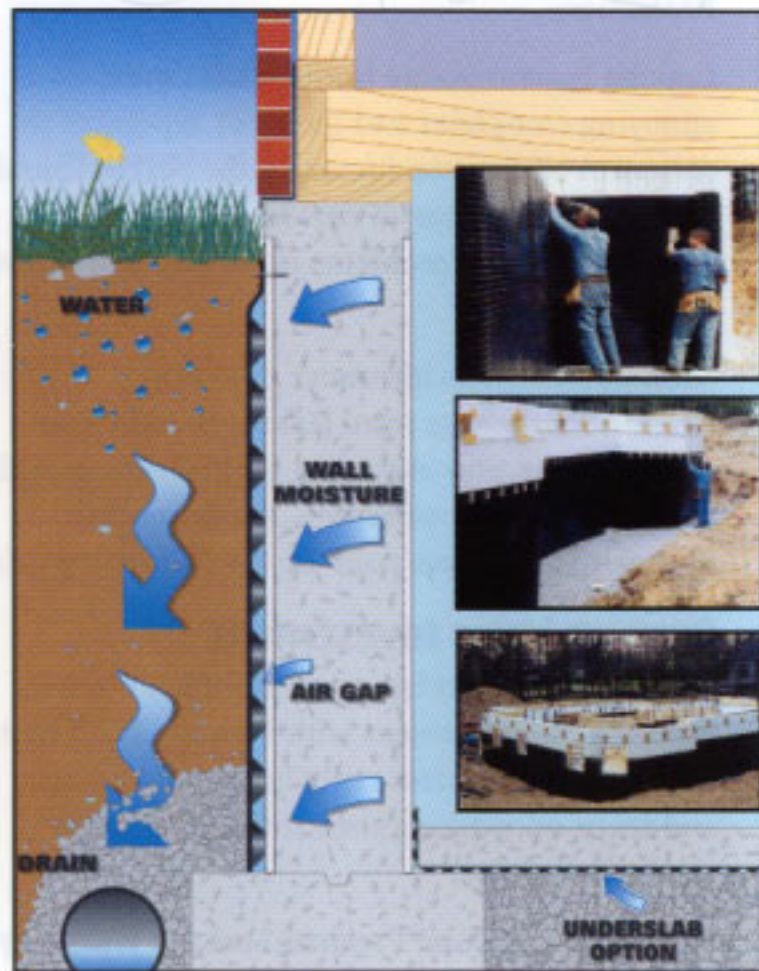

Keeps water out, provides drainage if needed

Proudly offered by:

Platon is a tough, dimpled, **foam compatible**, plastic membrane that provides a permanent water and moisture barrier along the entire foundation wall.

The dimples provide an air gap that holds the membrane and wet soil away from the wall. Unlike other waterproofing, any water that does find its way past the membrane flows through the air gap to the footing drain, not into the basement.